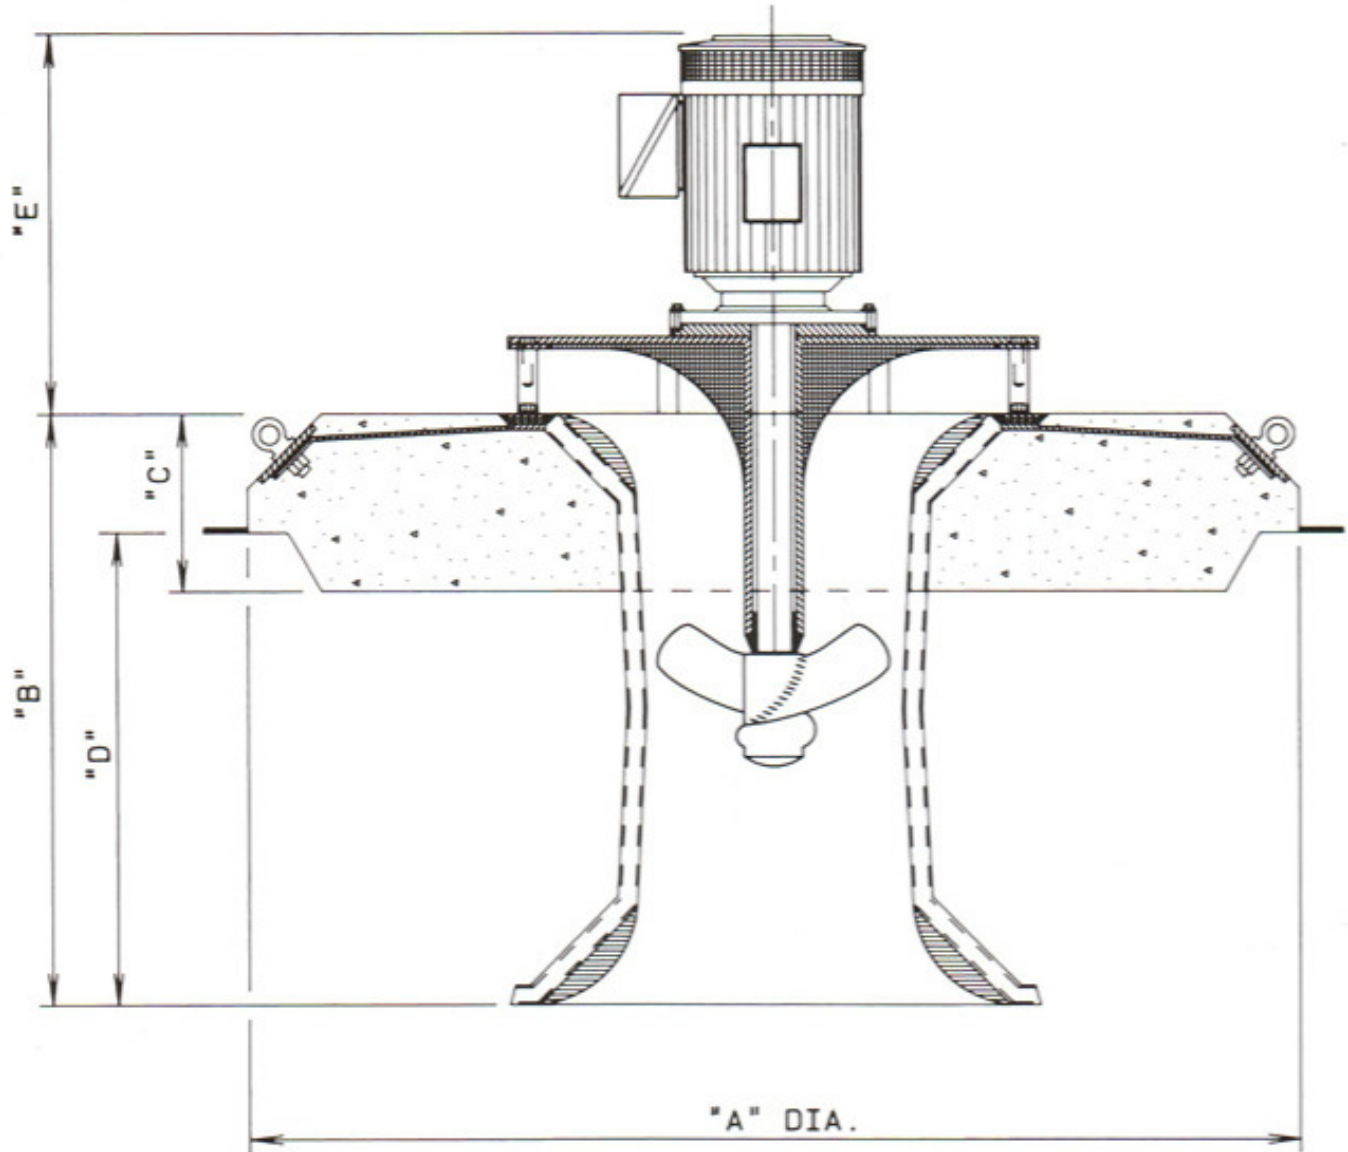

Floating Aerators

1200 Series

1200 RPM DIMENSIONS						
AERATOR SIZE	HP	"A"	"B"	"C"	"D"	"E"
FA1205	5	72	36	13	30	27
FA1207	7 1/2	72	36	13	30	27
FA1210	10	72	36	13	30	27
FA1215	15	72	49	15	40	31
FA1220	20	88	49	18	40	35
FA1225	25	88	49	21	40	37
FA1230	30	88	49	21	40	37
FA1240	40	96	54	21	42	38
FA1250	50	96	54	23	43	39