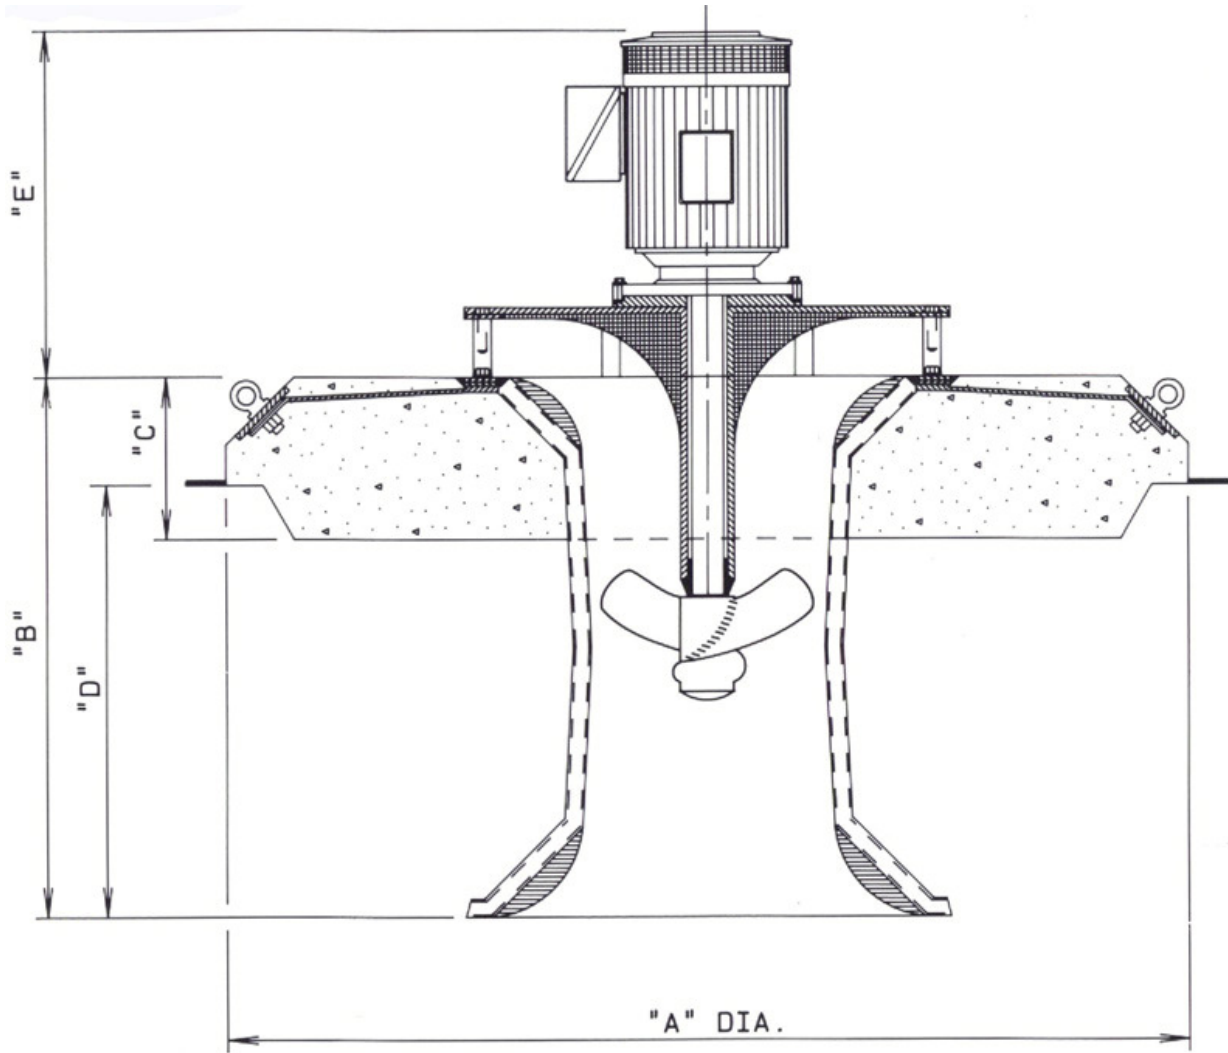

# 1800 Series - Floating Aerators Dimensions

1800 RPM DIMENSIONS INCHES						
Aerator Size	HP	"A"	"B"	"C"	"D"	"E"
FA1801	1	60	34	12	28	21
FA1802	2	60	34	12	28	21
FA1803	3	60	34	12	28	21
FA1805	5	60	34	14	28	21
FA1807	7 1/2	72	36	13	30	26
FA1810	10	72	36	13	30	31
FA1815	15	72	49	13	40	31
FA1820	20	88	49	18	40	31
FA1825	25	88	49	18	40	32
FA1830	30	88	49	21	41	33