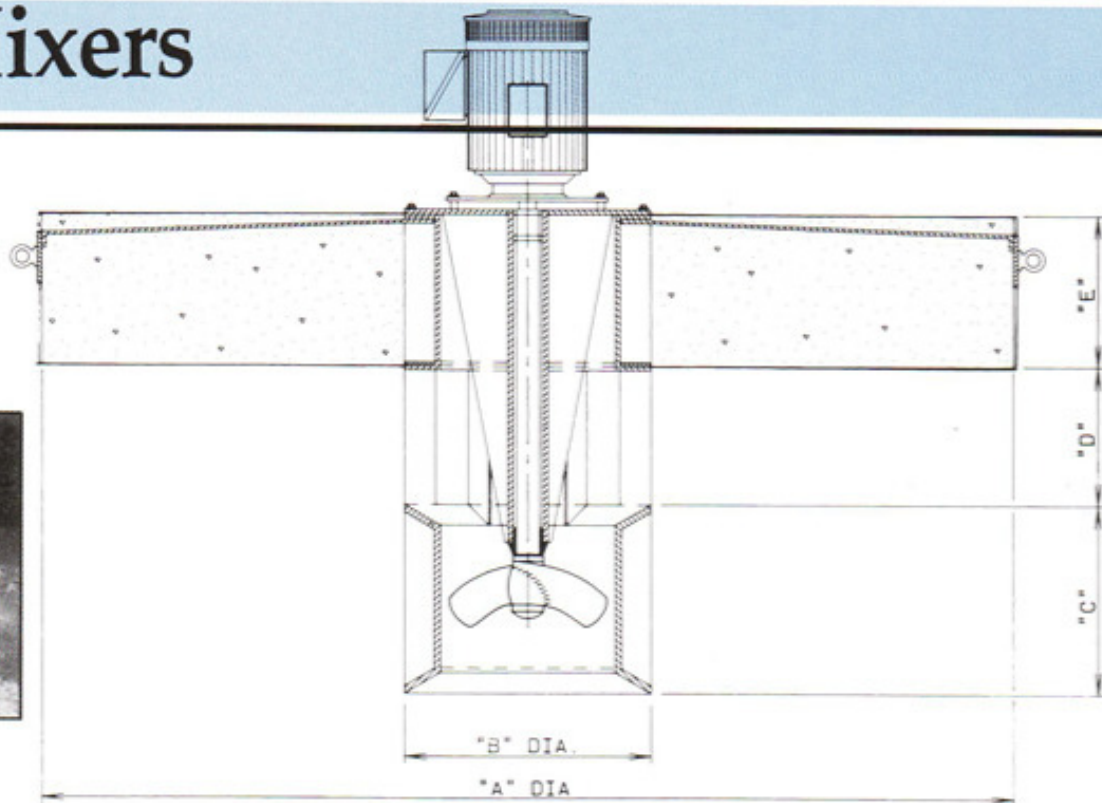

# Floating Mixers

900  
Series

## 900 RPM FLOATING MIXER

MIXER SIZE	HP	"A"	"B"	"C"	"D"	"E"
FM9005	5	72	16 1/2	10	8	13
FM9007	7 1/2	72	16 1/2	10	8	13
FM9010	10	72	18 3/4	10	8	13
FM9015	15	84	22 3/4	12	10	15
FM9020	20	84	23	12	10	15
FM9025	25	96	24 1/2	12	10	15
FM9030	30	96	24 1/2	12	10	15
FM9040	40	112	29	15	12	18
FM9050	50	112	29	15	12	18
FM9060	60	112	29	15	12	18