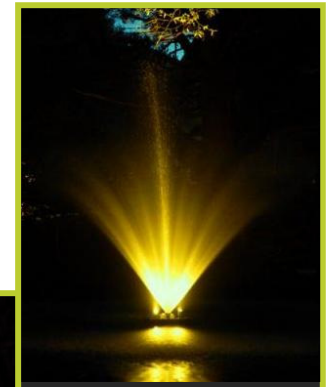

Light Kits

100 Watt 2 Light Kits

100 watt, 120V, 2 light kit, power cable, transformer with built in photocell and timer

AR3LK400115	2 Light Kit, 15m power cable
AR3LK400130	2 Light Kit, 30m power cable
AR3LK400145	2 Light Kit, 45m power cable

200 Watt 4 Light Kits

200 watt, 120V, 4 light kit, power cable, transformer with built in photocell and timer

AR3LK410115	4 Light Kit, 15m power cable
AR3LK410130	4 Light Kit, 30m power cable
AR3LK410145	4 Light Kit, 45m power cable

500 Watt 2 Light Kits

500 watt, 120V, 2 light kit, power cable, power control centre with built in timer

AR3LK420115	2 Light Kit, 15m power cable
AR3LK420130	2 Light Kit, 30m power cable
AR3LK420145	2 Light Kit, 45m power cable

60, 75, 90, 105, 120, 135, 150, 165, 180 meter available

1000 Watt 4 Light Kits

1000 watt, 120V, 4 light kit, power cable, power control centre with built in timer

AR3LK430115	4 Light Kit, 15m power cable
AR3LK430130	4 Light Kit, 30m power cable
AR3LK430145	4 Light Kit, 45m power cable

60, 75, 90, 105, 120, 135, 150, 165, 180 meter available

WE BRING YOU SOLUTIONS!

Check out all our technologies!

**FLOATING AERATORS
SUBMERSIBLE MIXERS
FLOATING FOUNTAINS
DE-ICER**

**SOLAR POWERED CIRCULATORS
EEE HEAVY DUTY AERATORS**

**WATER TESTING EQUIPMENT
FILTRATION TECHNOLOGIES**

H2O Logics, Inc.

153 Athabasca Avenue
Sherwood Park, Alberta
Canada, T8A 4C8

Tel: (780) 417-9935 • Fax: (780) 665-7314
Toll Free: (866) 417-9935

www.h2ologics.com