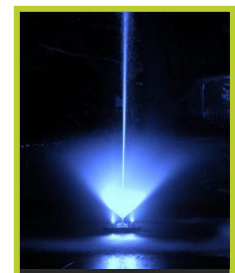

2 Year Manufacturers Warranty!

H2O Logics, Inc.

153 Athabasca Ave., Sherwood Park, AB
Canada, T8A 4C8
Tel: (780) 417-9935