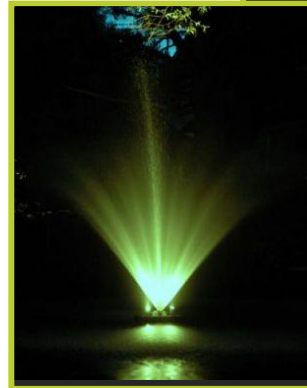

Light Kits

100 Watt 2 Light Kits

100 watt, 120V, 2 light kit, power cable, transformer with built in photocell and timer

AR3LK400115	2 Light Kit, 15m power cable
AR3LK400130	2 Light Kit, 30m power cable
AR3LK400145	2 Light Kit, 45m power cable

200 Watt 4 Light Kits

200 watt, 120V, 4 light kit, power cable, transformer with built in photocell and timer

AR3LK410115	4 Light Kit, 15m power cable
AR3LK410130	4 Light Kit, 30m power cable
AR3LK410145	4 Light Kit, 45m power cable

500 Watt 2 Light Kits

500 watt, 120V, 2 light kit, power cable, power control centre with built in timer

AR3LK420115	2 Light Kit, 15m power cable
AR3LK420130	2 Light Kit, 30m power cable
AR3LK420145	2 Light Kit, 45m power cable

60, 75, 90, 105, 120, 135, 150, 165, 180 meter available

1000 Watt 4 Light Kits

1000 watt, 120V, 4 light kit, power cable, power control centre with built in timer

AR3LK430115	4 Light Kit, 15m power cable
AR3LK430130	4 Light Kit, 30m power cable
AR3LK430145	4 Light Kit, 45m power cable

60, 75, 90, 105, 120, 135, 150, 165, 180 meter available

WE BRING YOU SOLUTIONS!

Check out all our technologies!

**FLOATING AERATORS
SUBMERSIBLE MIXERS
FLOATING FOUNTAINS
DE-ICER**

**SOLAR POWERED CIRCULATORS
EEE HEAVY DUTY AERATORS**

**WATER TESTING EQUIPMENT
FILTRATION TECHNOLOGIES**

H2O Logics, Inc.

153 Athabasca Avenue
Sherwood Park, Alberta
Canada, T8A 4C8

Tel: (780) 417-9935 • Fax: (780) 665-7314
Toll Free: (866) 417-9935

www.h2ologics.com